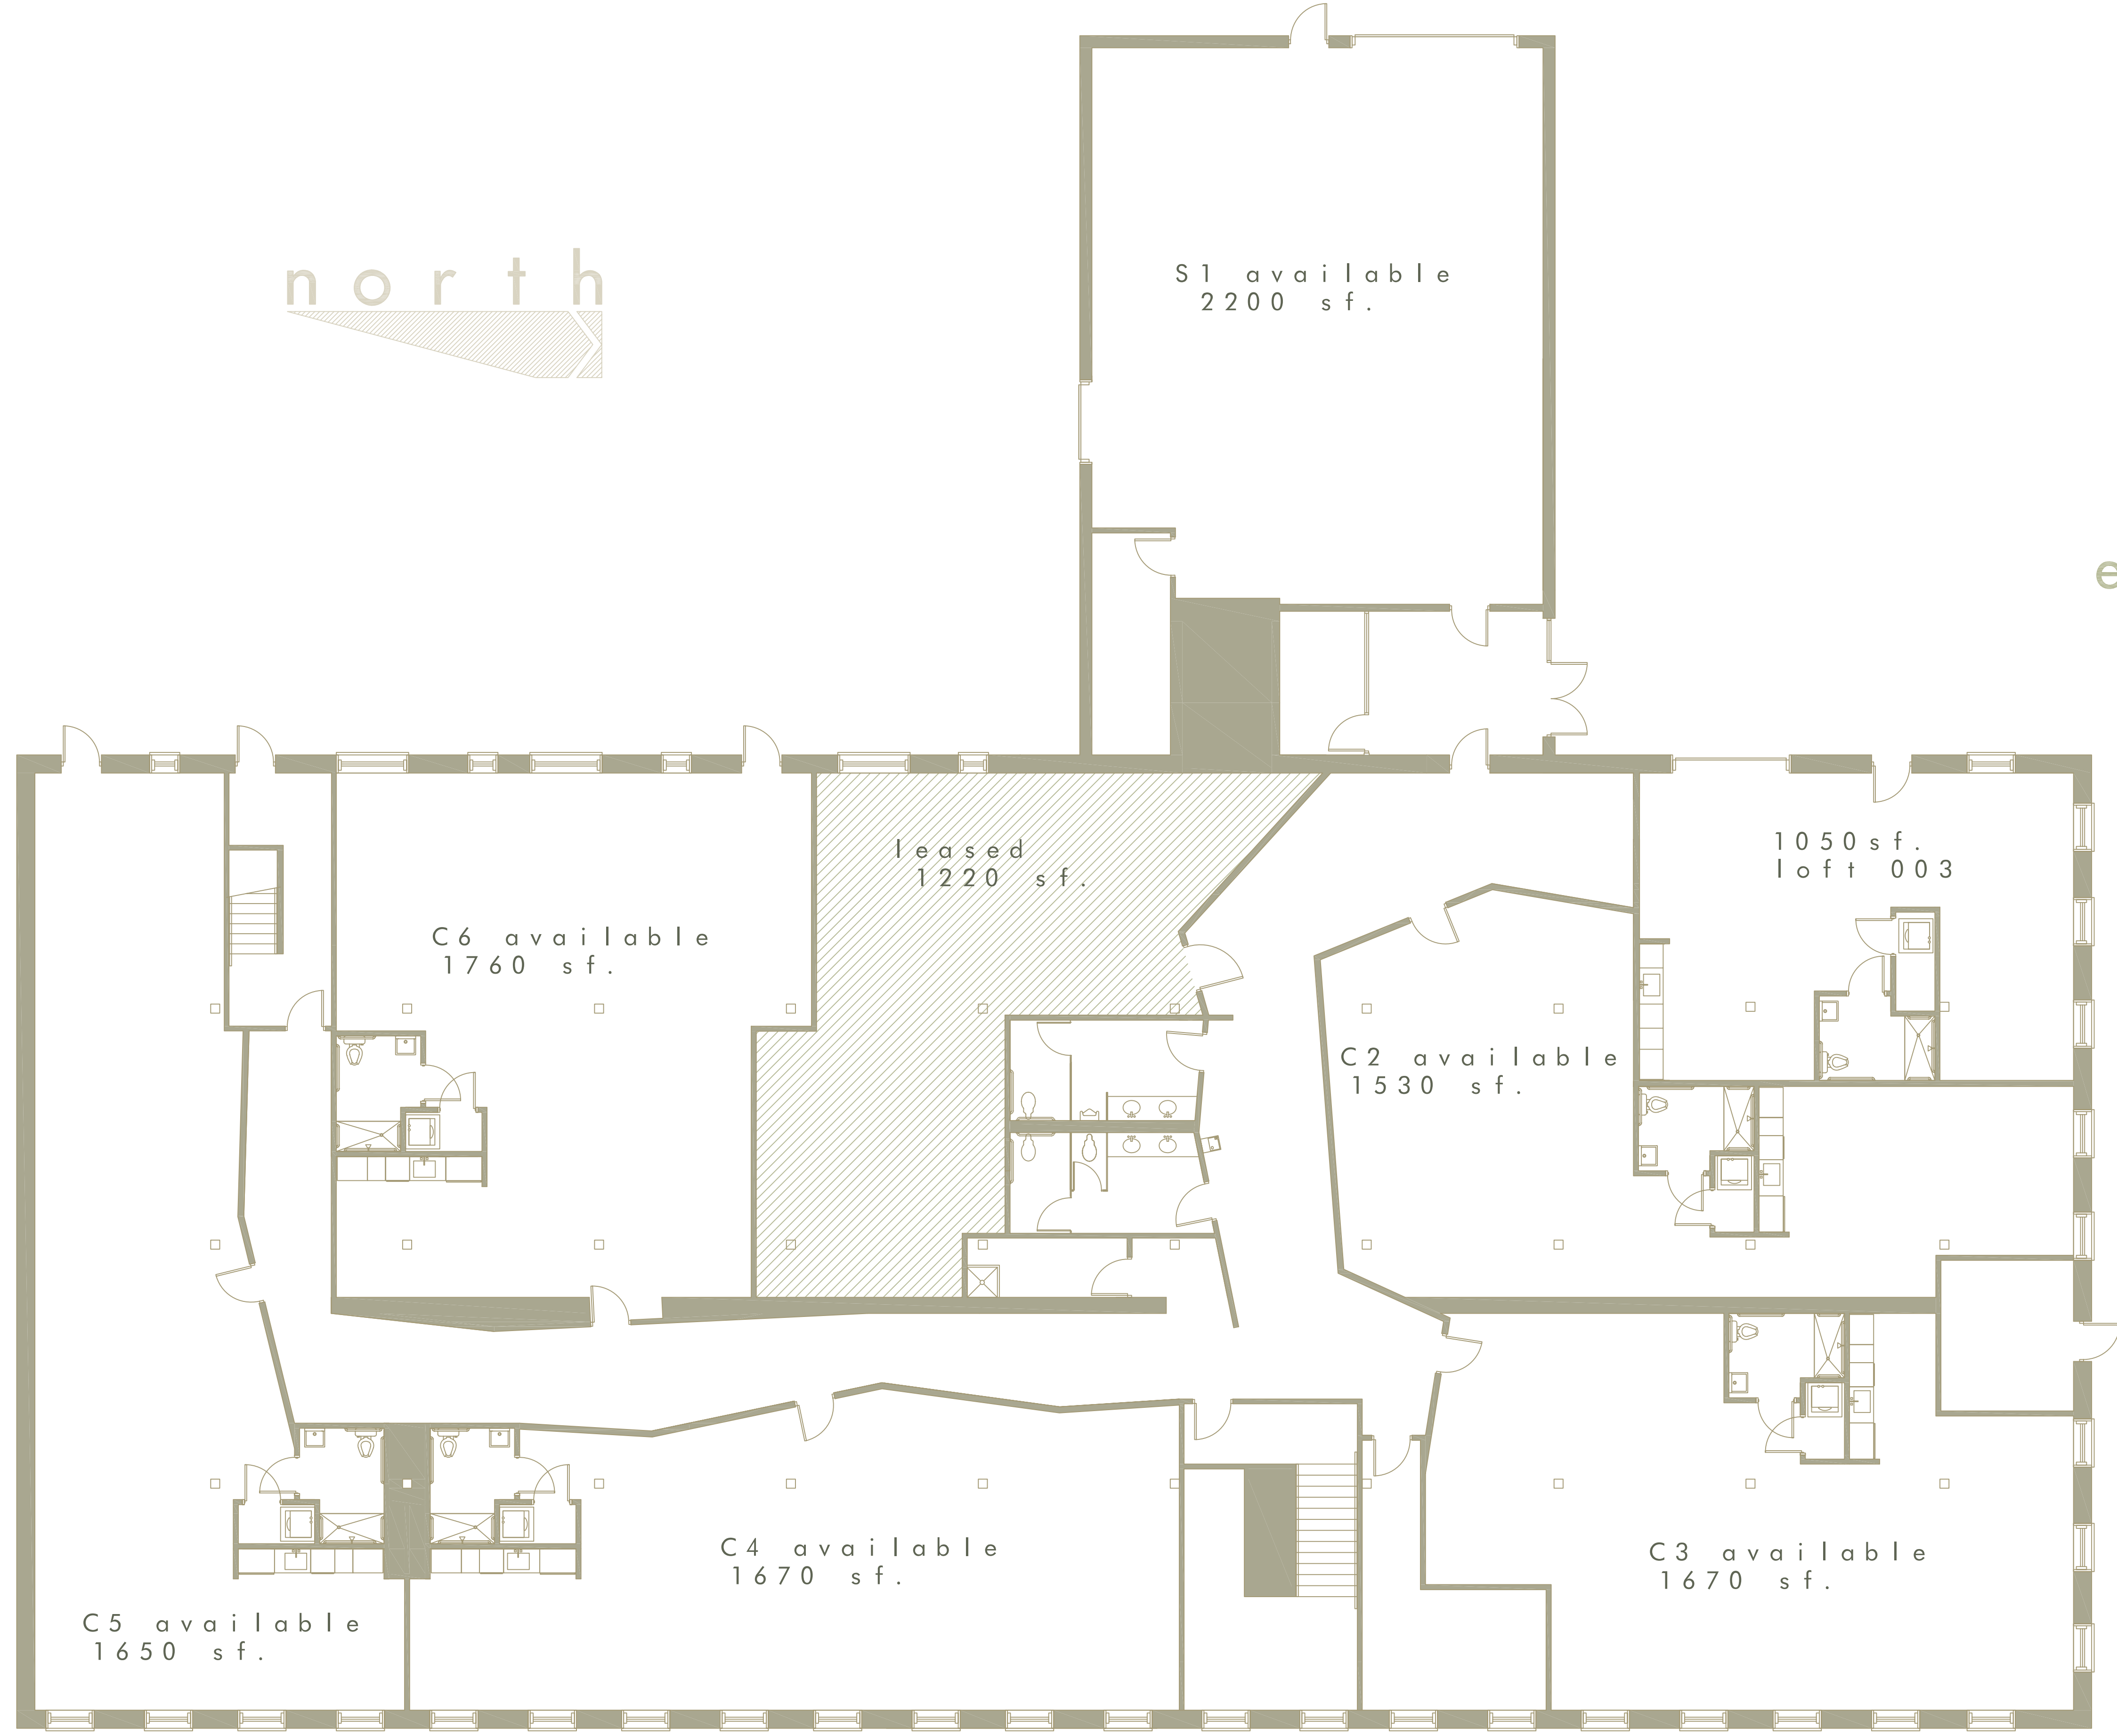

SCRAP YARD LOFTS

146 RIVER AVE
HOLLAND, MICHIGAN

first floor
east building

 units not currently available

r i v e r a v e n u e