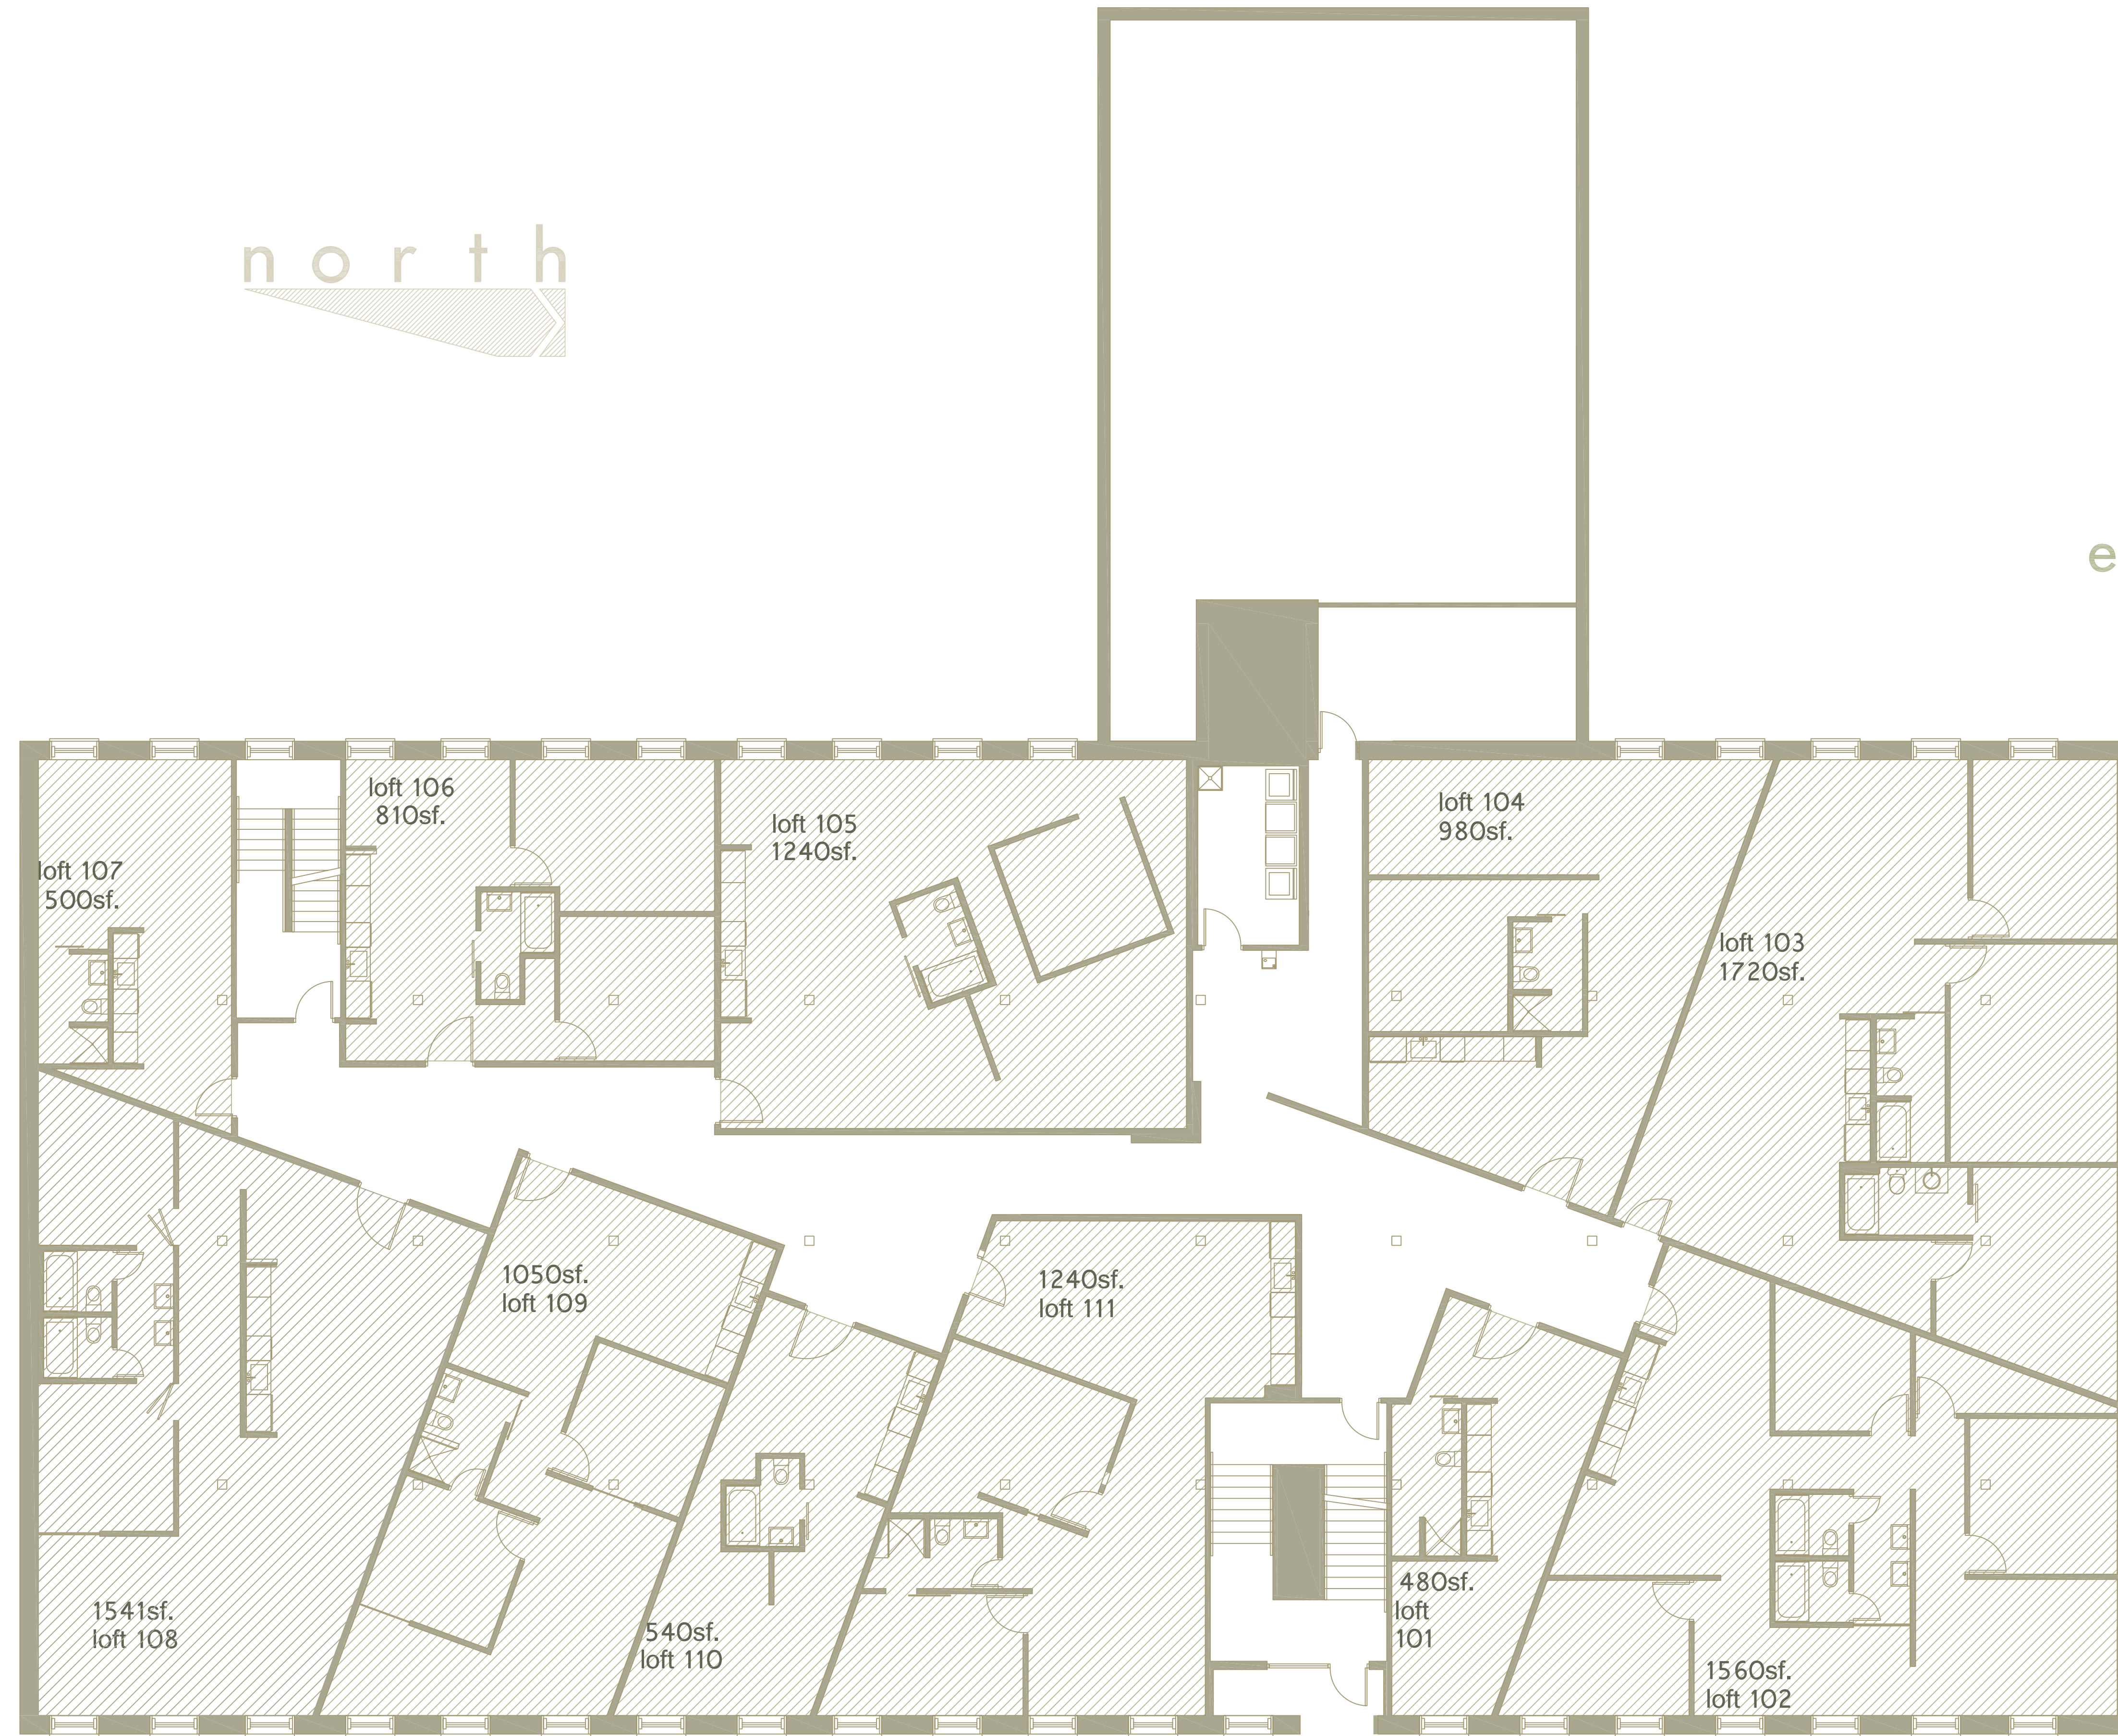

SCRAP YARD LOFTS

146 RIVER AVE
HOLLAND, MICHIGAN

second floor
east building

 units not
currently
available

river avenue