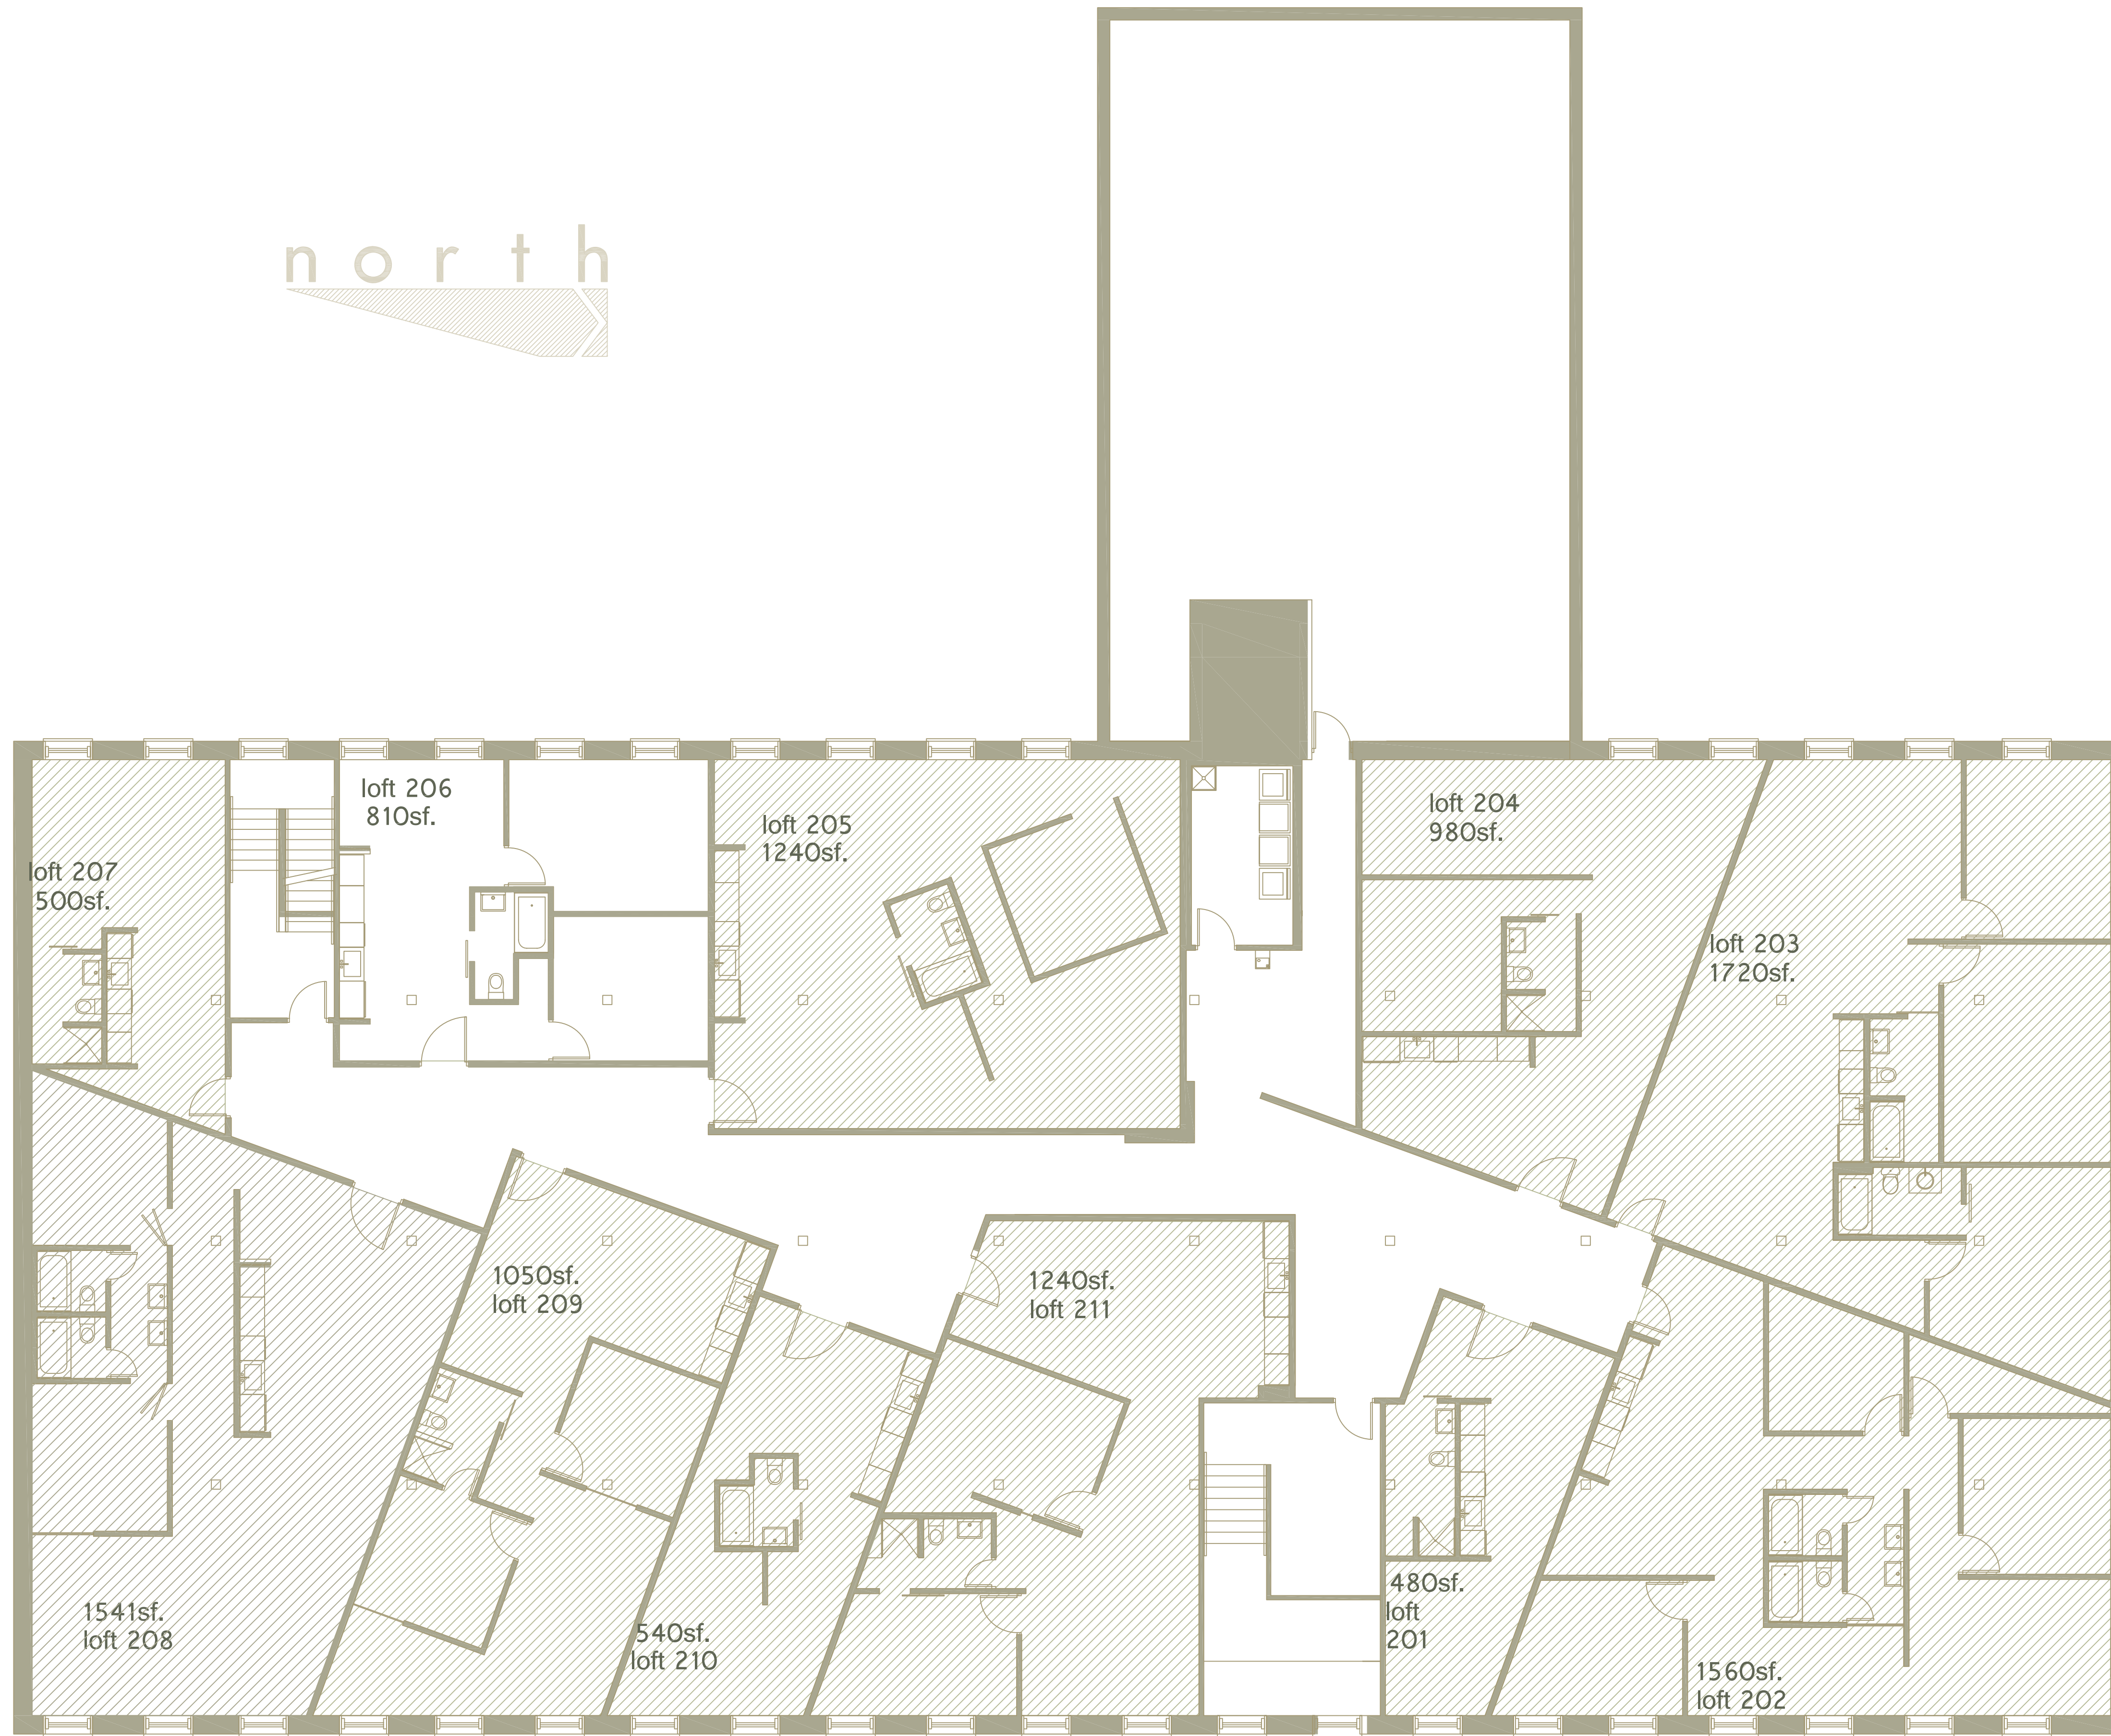

SCRAP YARD LOFTS

146 RIVER AVE
HOLLAND, MICHIGAN

third floor
east building

 units not currently available

river avenue