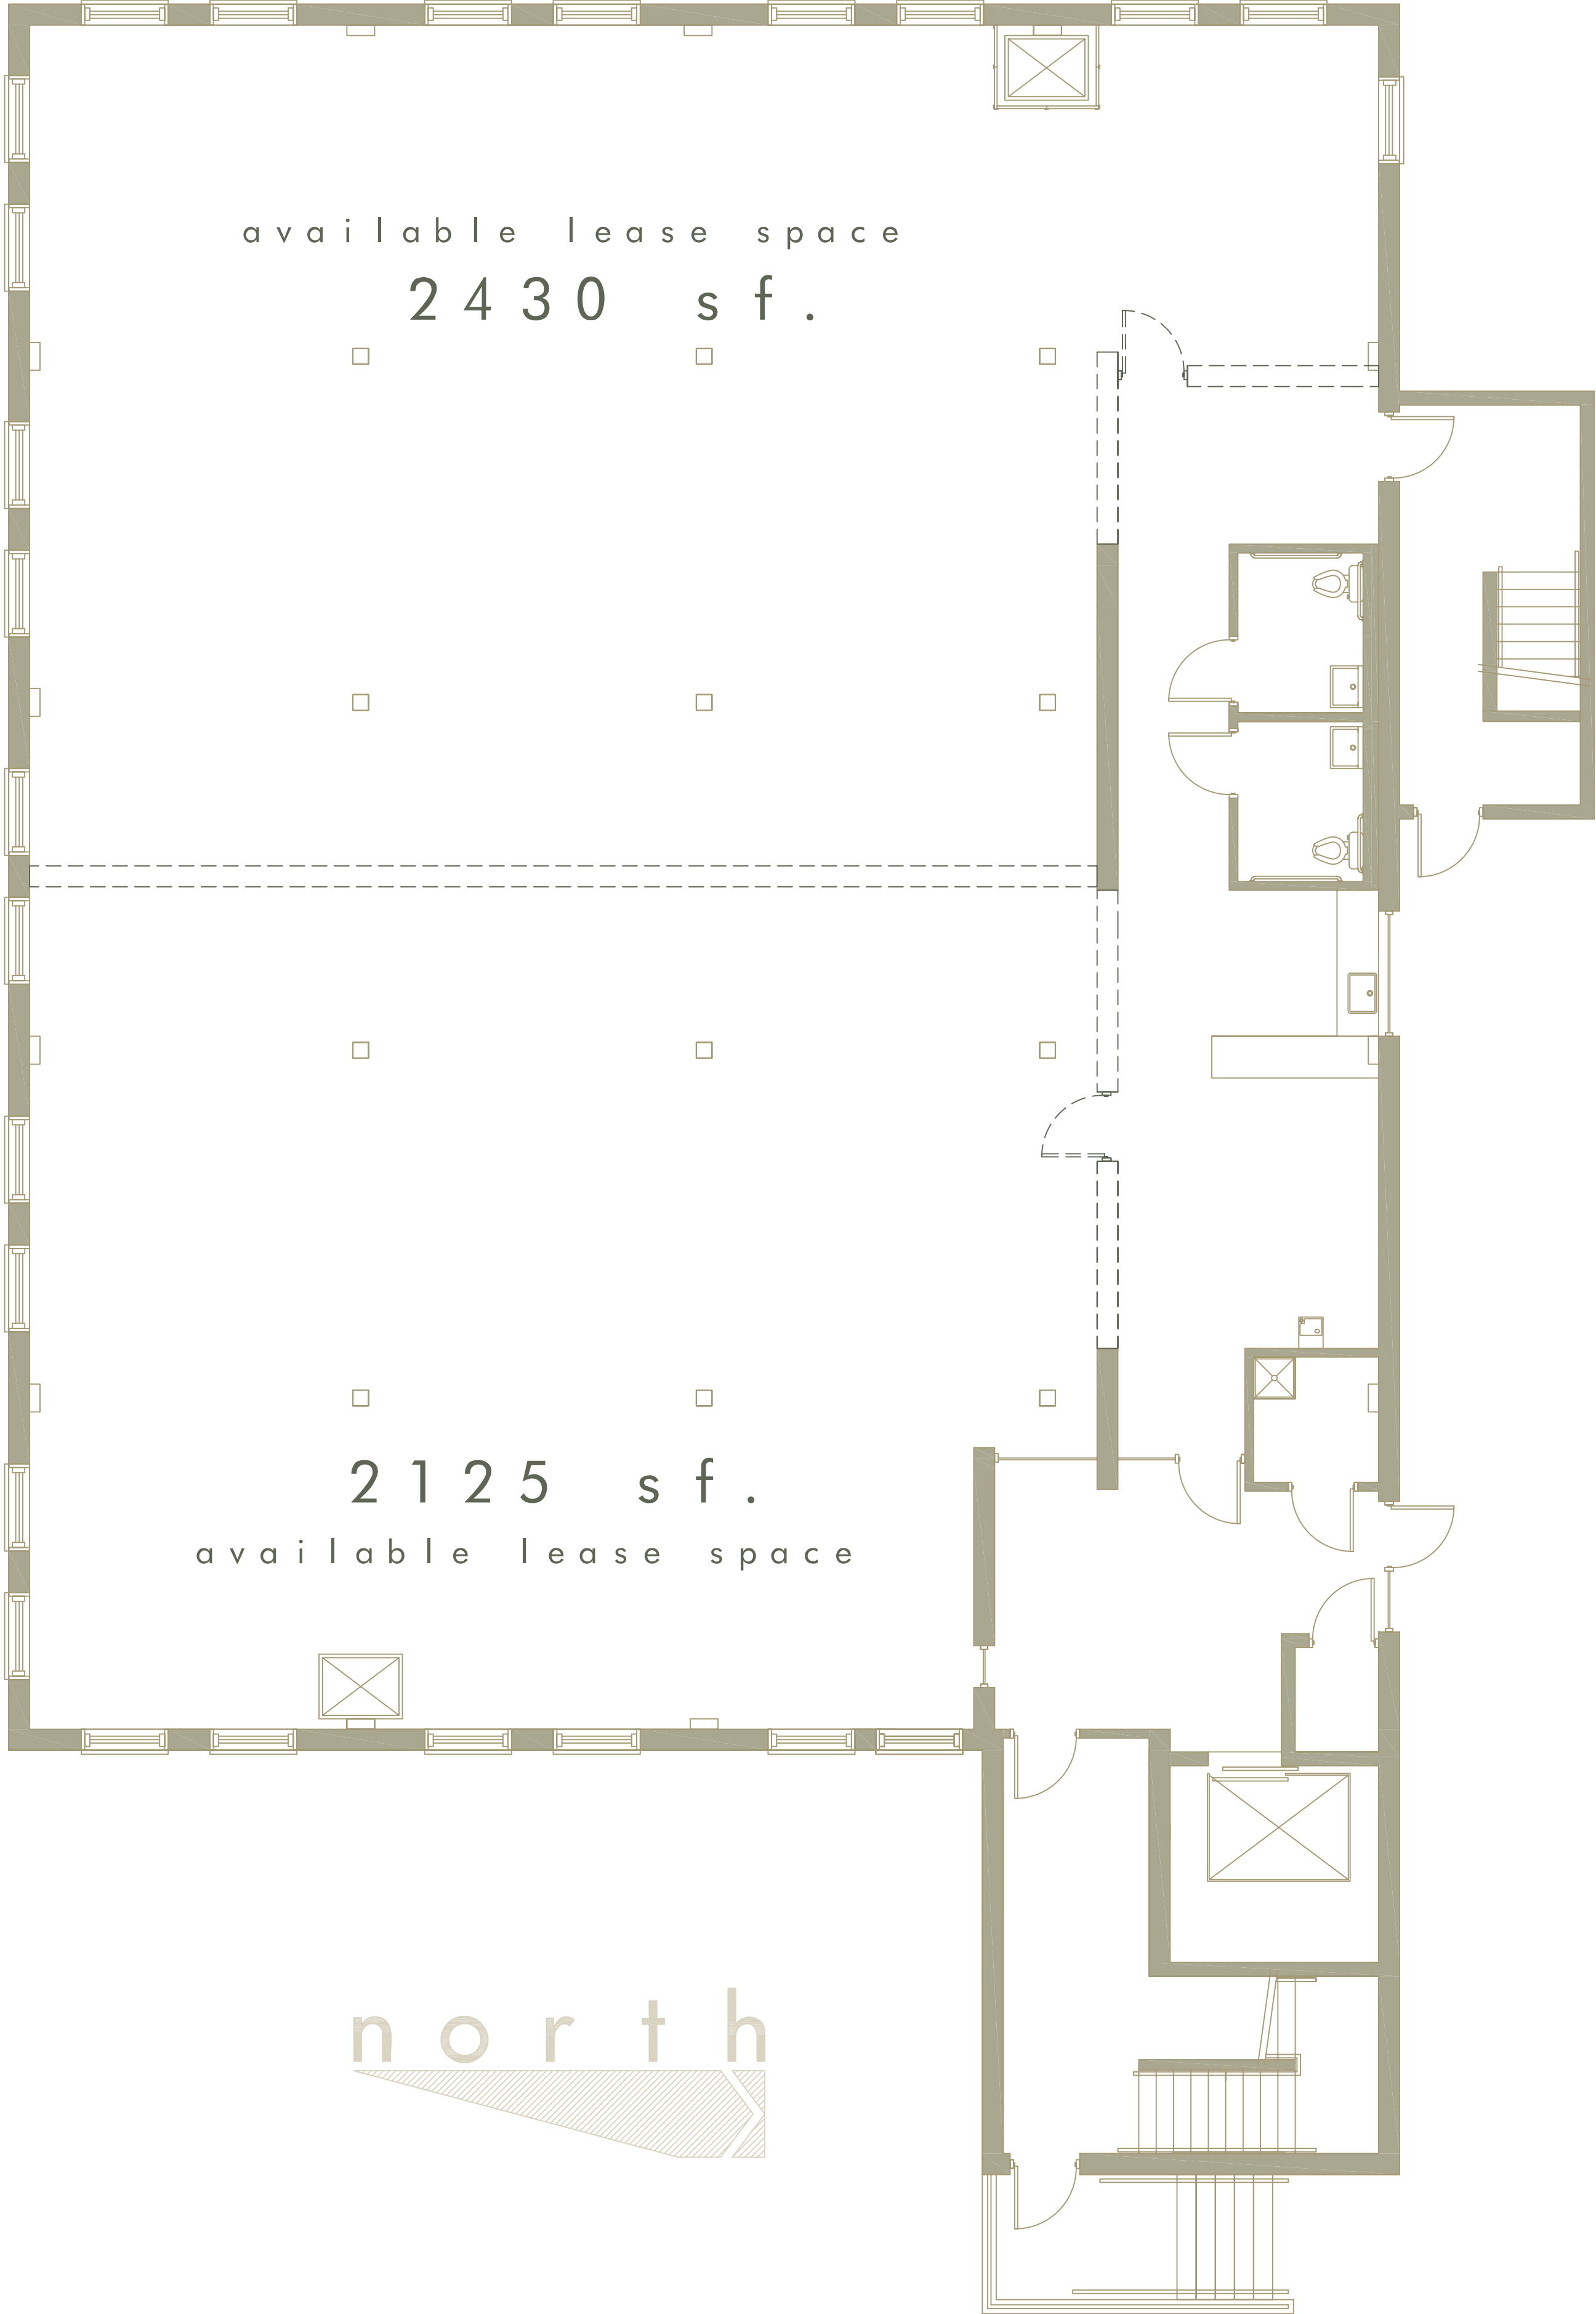

# SCRAP YARD LOFTS

146 RIVER AVE  
HOLLAND, MICHIGAN

first floor  
west building

 units not  
currently  
available

n o r t h