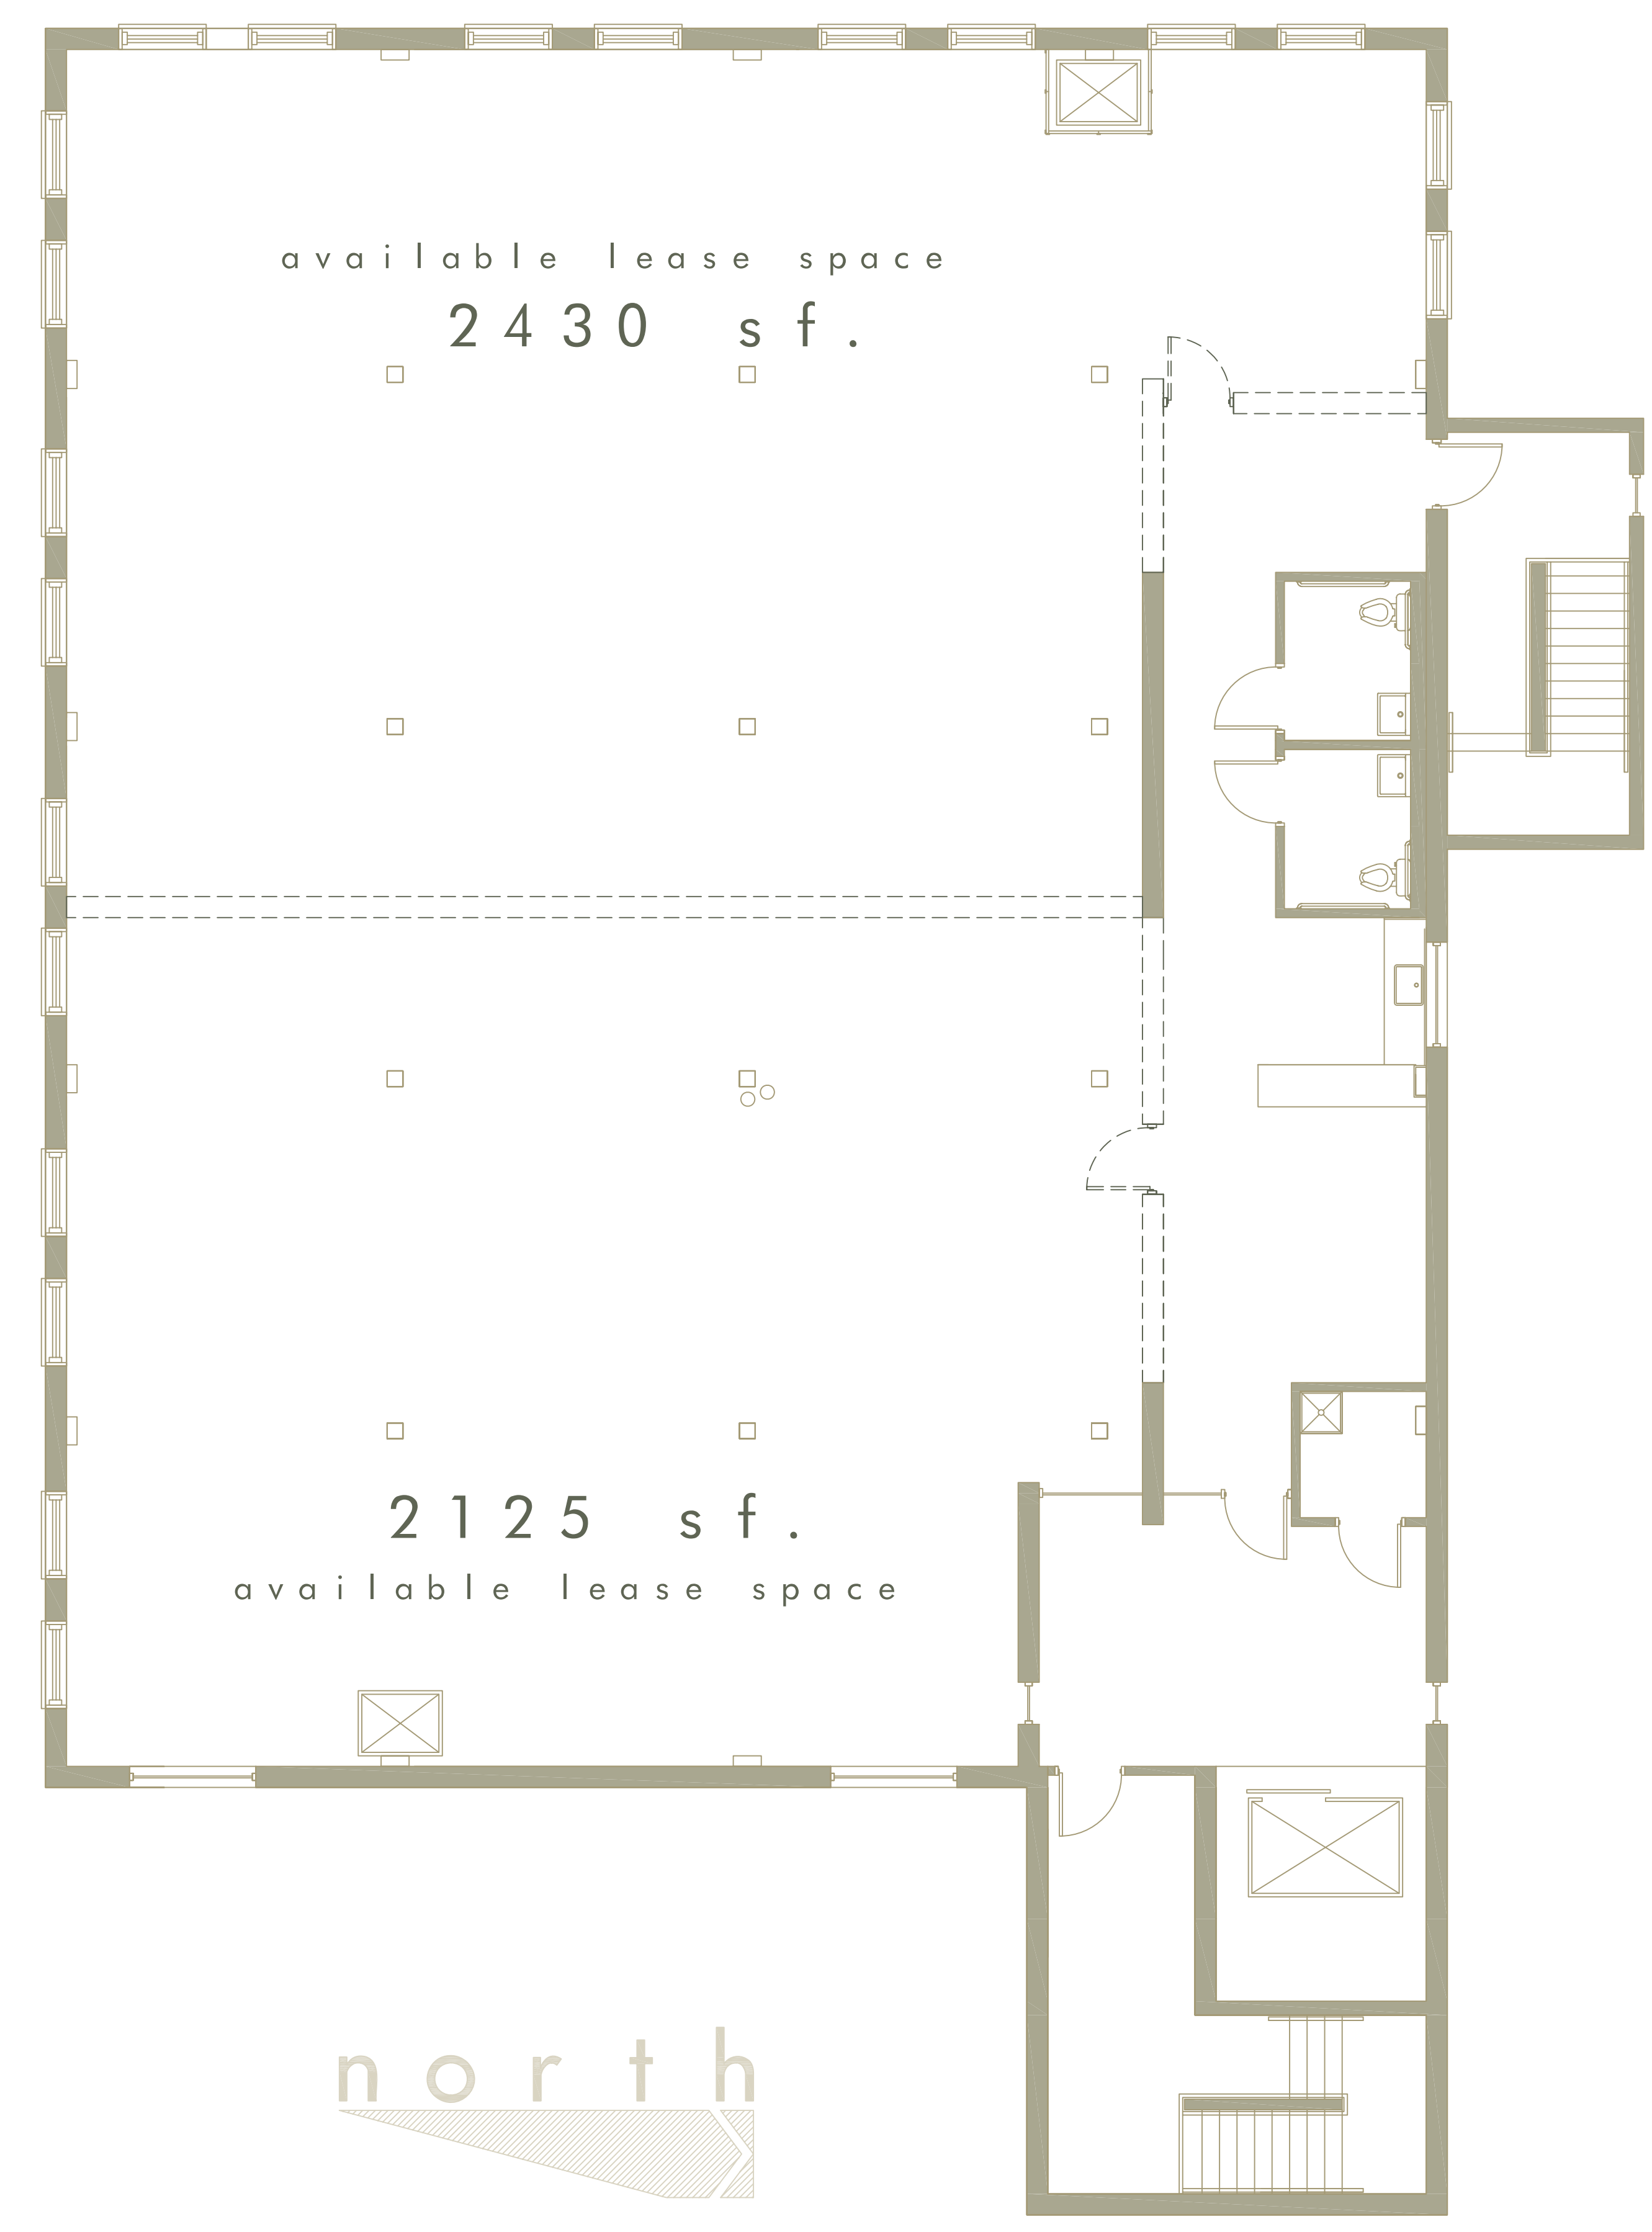

SCRAP YARD LOFTS

146 RIVER AVE
HOLLAND, MICHIGAN

fourth floor
west building

 units not currently available

n o r t h